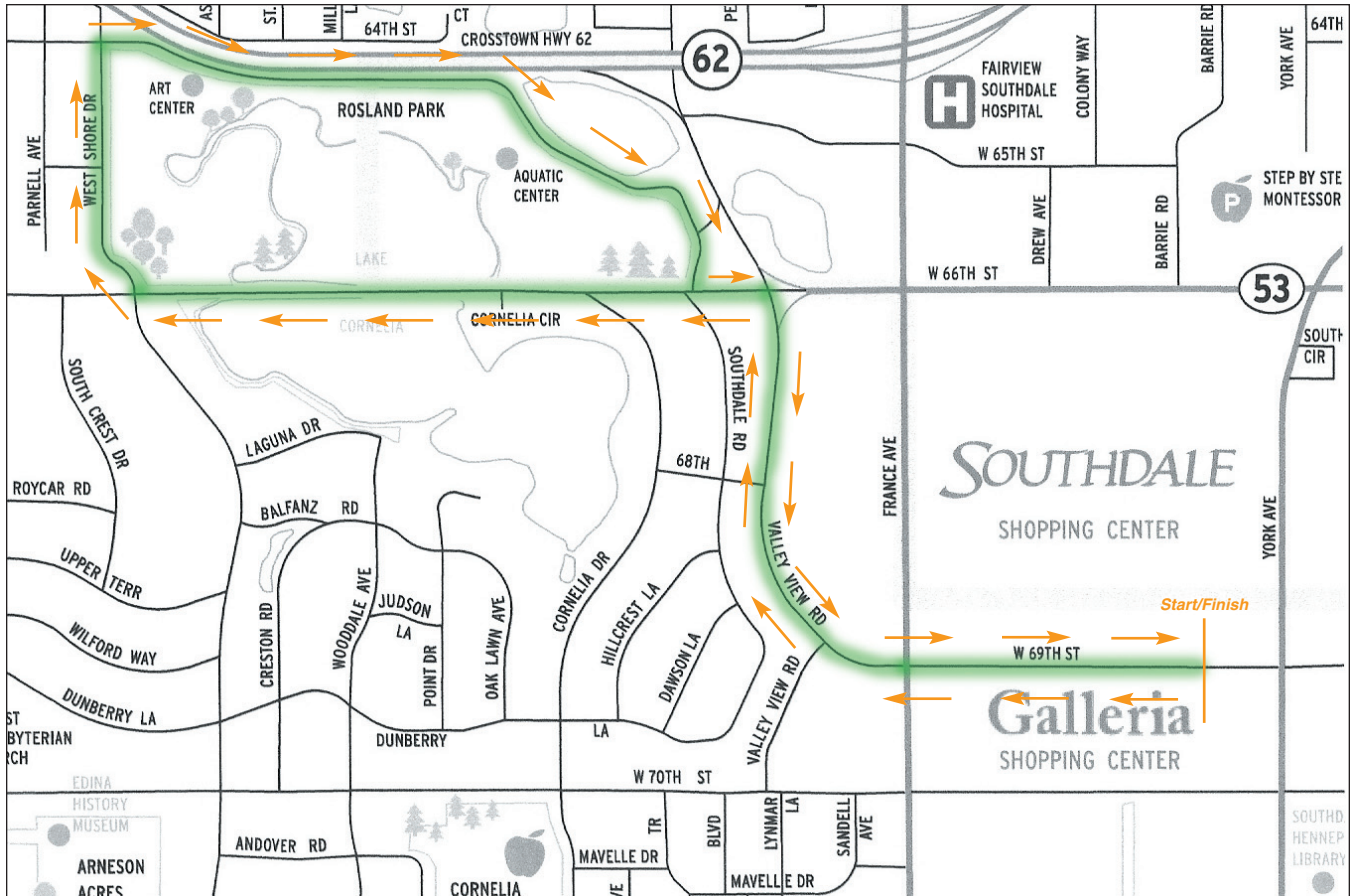

GET YOUR
REAR
IN GEAR

Map of Route

Coming to Southdale Center

Galleria is located on the corner of 69th Street and France Ave. in Edina, Minnesota.

From the north, take Highway 100 south to Crosstown/MN-62 east. Exit on France Ave. Turn right heading south to 69th Street.

From the south, take 35W north to I-494 west. Exit on France Ave. Turn right heading north to 69th Street.

From the east, take I-94 west to 35W south, then Crosstown/MN-62 west and exit on France Ave. Turn left going south to 69th Street.

From the west, take I-394 east to Highway 100 south, then Crosstown/MN-62 east and exit on France Ave. Turn right going south to 69th Street.

Registration takes place inside the former Mervyn's storefront, located near the Cinema and Restaurants. Enter Southdale Center via West 66th St. or York Ave. after 8 a.m. The Center will be open after 7 a.m.; parking is available in all lots.

The run/walk begins and ends on West 69th St., which will be closed beginning at 8 a.m. All activities take place in the parking lot located by West 69th St. and York Ave.