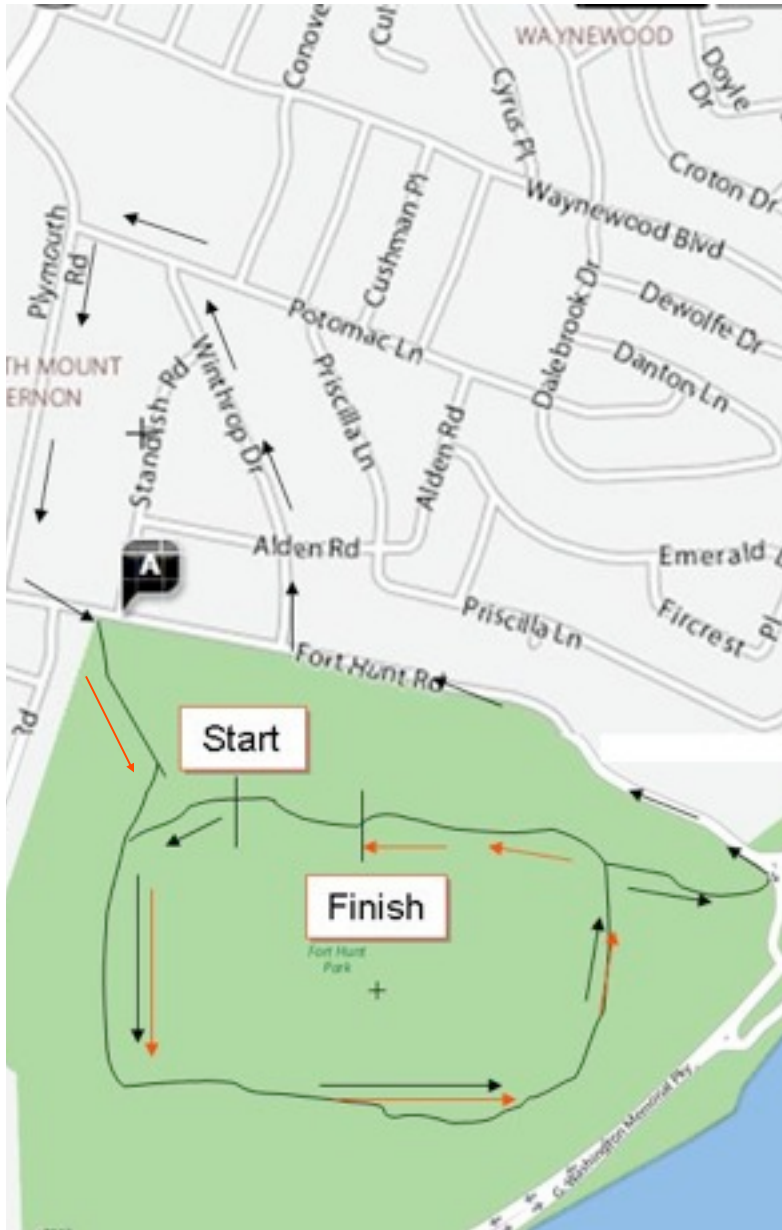

Get Your Rear In Gear 5K and Tony Snow Mile for a Miracle

Race Route

- 1 Mile Races are one lap of FH Park
- 5k makes one partial lap (see black arrows), then leaves the park through the Main Gate
- 5k follows road (see black arrows) as follows:
 - L on Old FH Rd
 - R on Winthrop
 - L on Potomac
 - L on Plymouth
 - L on Old FH Rd
- 5k returns to park via back gate and makes one final lap (see red arrows)