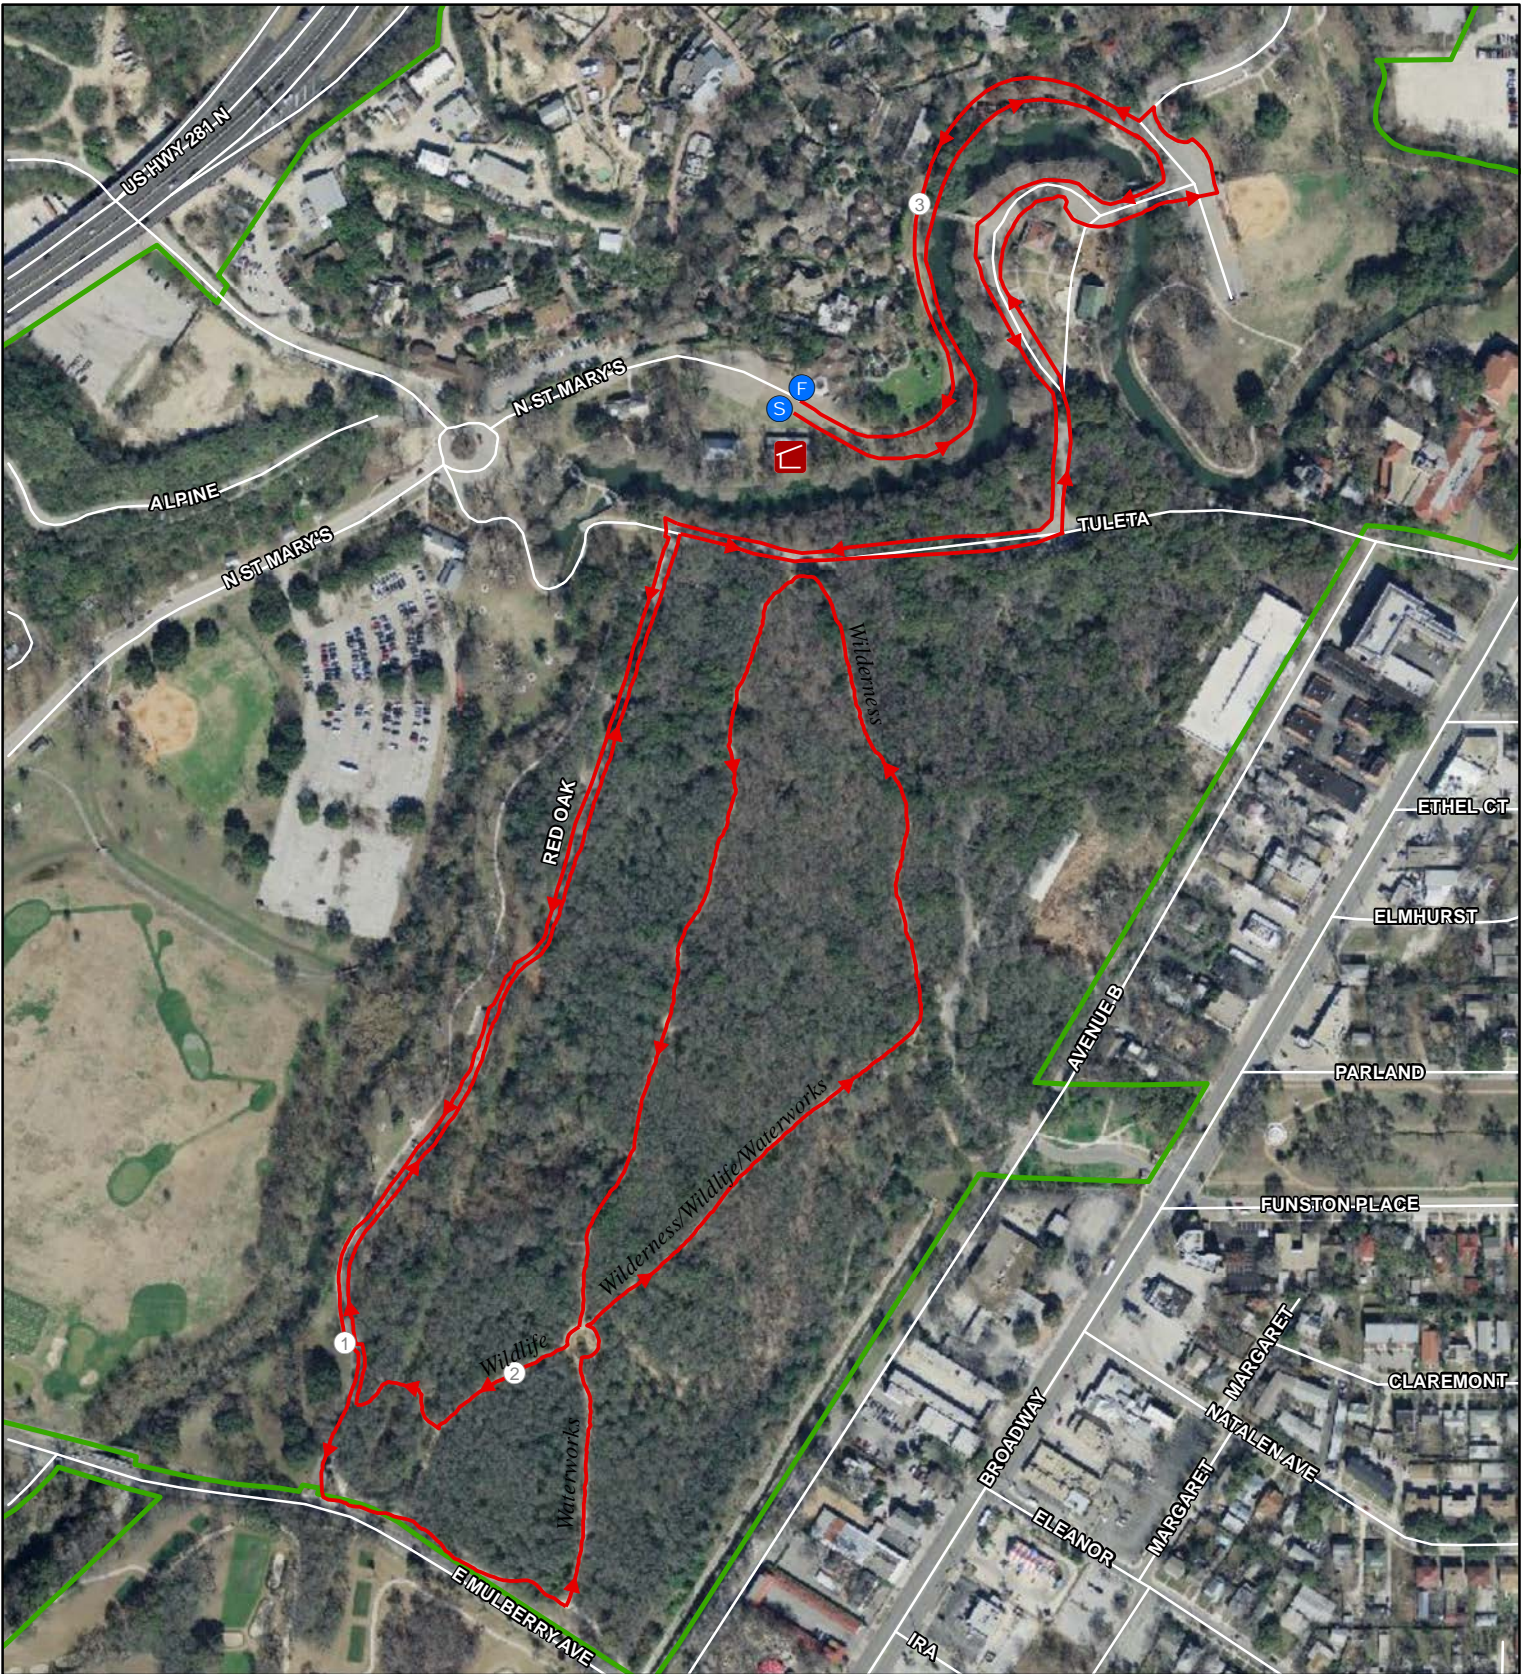

Brackenridge Park

PARKS & RECREATION
SAN ANTONIO

Koehler Run (3.14 miles)

- Park Boundary
- Route
- ◻ Koehler Pavilion
- ⊙ Start
- ⊙ Finish
- ⓪ Mile Marker